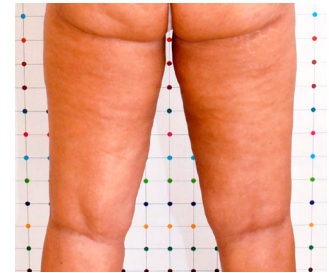

What Makes Sentient Different?

Our purpose is to bring a bold, new perspective to the aesthetic care industry. Our cutting-edge technology, sourced from around the world, offers treatments to help you be your most confident.

sentientlasers.com/sculpt 855.819.3781 info@sentientlasers.com

CONFIDENCE ASSURED™