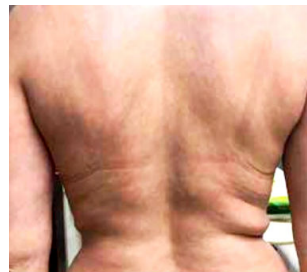

What Makes Sentient Different?

Our purpose is to bring a bold, new perspective to the aesthetic care industry. Our cutting-edge technology, sourced from around the world, offers treatments to help you be your most confident.

sentientlasers.com/sculpt 855.819.3781 info@sentientlasers.com

CONFIDENCE ASSURED™