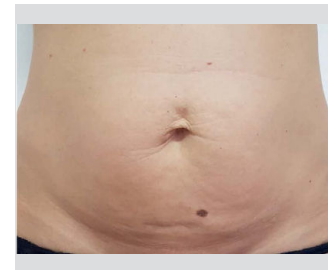

What Makes Sentient Different?

Our purpose is to bring a bold, new perspective to the aesthetic care industry. Our cutting-edge technology, sourced from around the world, offers treatments to help you be your most confident.

sentientlasers.com/sculpt 855.819.3781 info@sentientlasers.com

CONFIDENCE ASSURED™