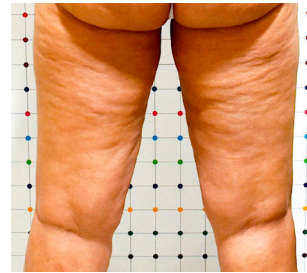

Treatment

Sculpt™ has two hand pieces for different depths of fat and target areas. Regardless of body type or shape, the **shallow handpiece** or **deep handpiece** can be selected by your practitioner for ideal results.

Your provider will keep the handpiece in constant motion during treatment to keep the skin cool. This massage technique provides extra comfort and helps disperse heat for best results in the treated area.

Will it work on cellulite in different parts of my body?

Sculpt™ addresses common problem areas on all skin types and all ages:

- Thighs and buttocks
- Knees
- Abdomen
- Arms
- Back and flanks

Benefits of Sculpt™

- Remarkable and effective, non-invasive treatment as comfortable as a hot stone massage
- Affordable
- Personalized for ideal results
- No downtime

Sentient Sculpt™ Results

BEFORE

AFTER

What Makes Sentient Different?

Our purpose is to bring a bold, new perspective to the aesthetic care industry. Our cutting-edge technology, sourced from around the world, offers treatments to help you be your most confident.

sentientlasers.com/sculpt 855.819.3781 info@sentientlasers.com

CONFIDENCE ASSURED™