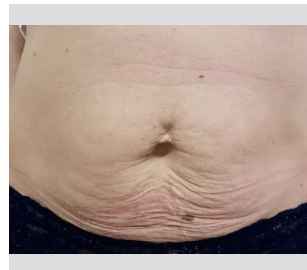

What Makes Sentient Different?

Our purpose is to bring a bold, new perspective to the aesthetic care industry. Our cutting-edge technology, sourced from around the world, offers treatments to help you be your most confident.

sentientlasers.com/sculpt 855.819.3781 info@sentientlasers.com

CONFIDENCE ASSURED™